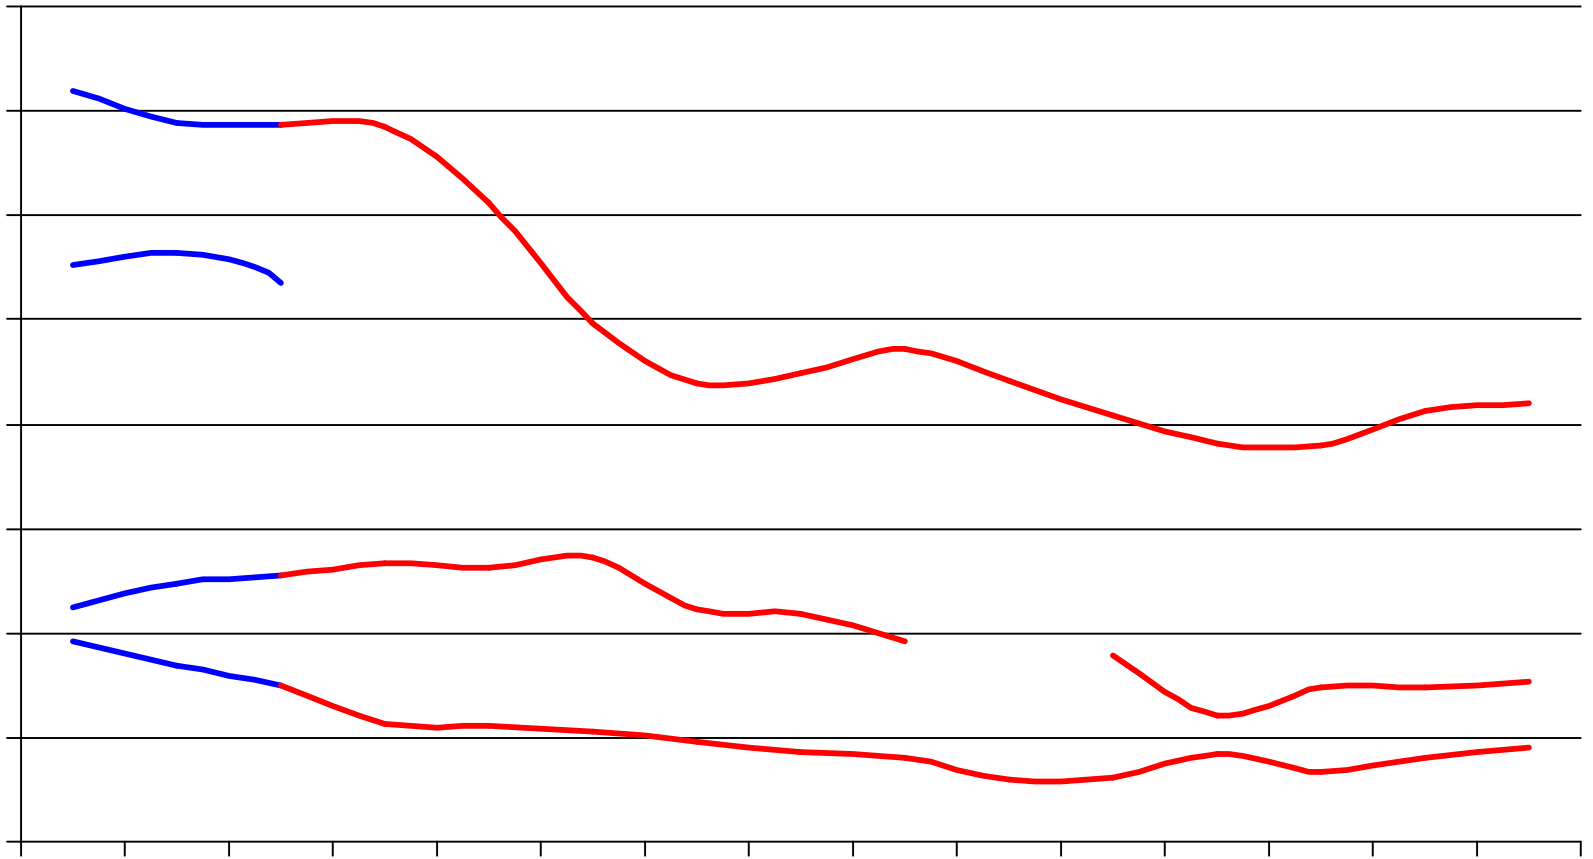

**Figure 4.5 Percentage of Undergraduates Enrolled  
in 15 or 16 Credit Hours at  
Indiana University-Bloomington**

**Figure 4.1 Percentage of Undergraduates Enrolled in 15 or 16 Credit Hours**

**Figure 4.3 Percentage of Six-Year Graduates Who Complete in Four Years**