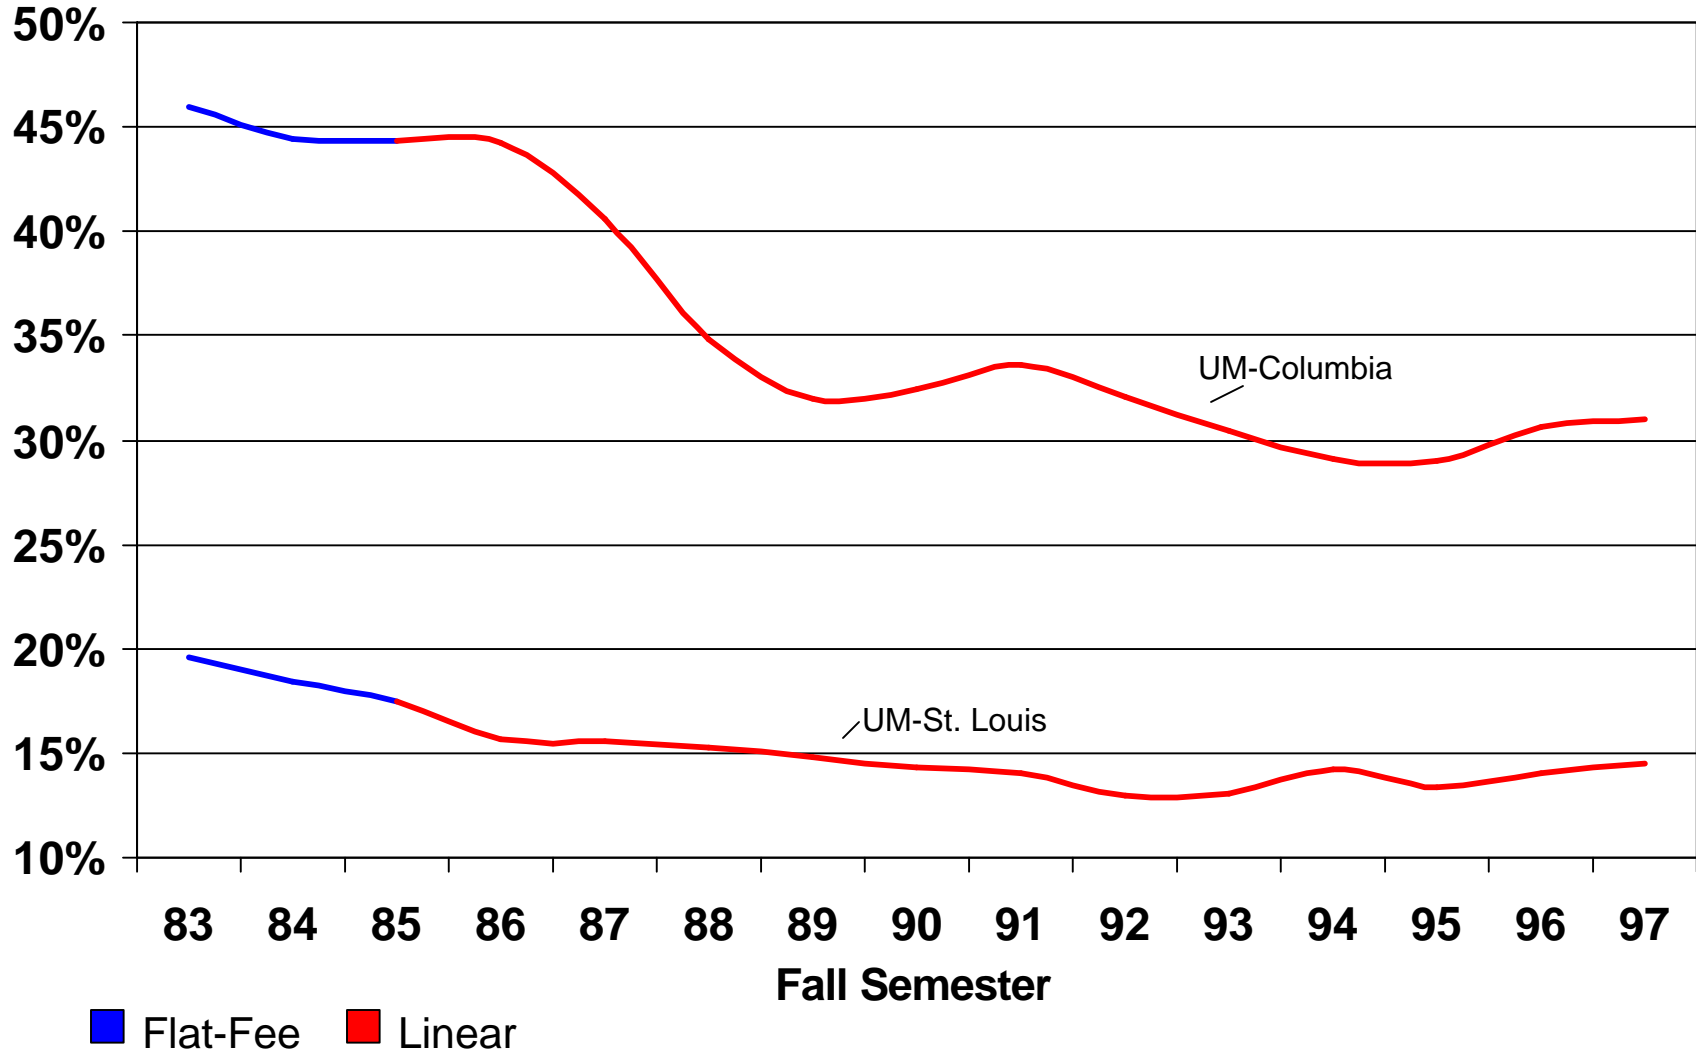

**Figure 4.5 Percentage of Undergraduates Enrolled  
in 15 or 16 Credit Hours at  
Indiana University-Bloomington**

**Figure 4.1 Percentage of Undergraduates Enrolled in 15 or 16 Credit Hours**

**Figure 4.3 Percentage of Six-Year Graduates Who Complete in Four Years**