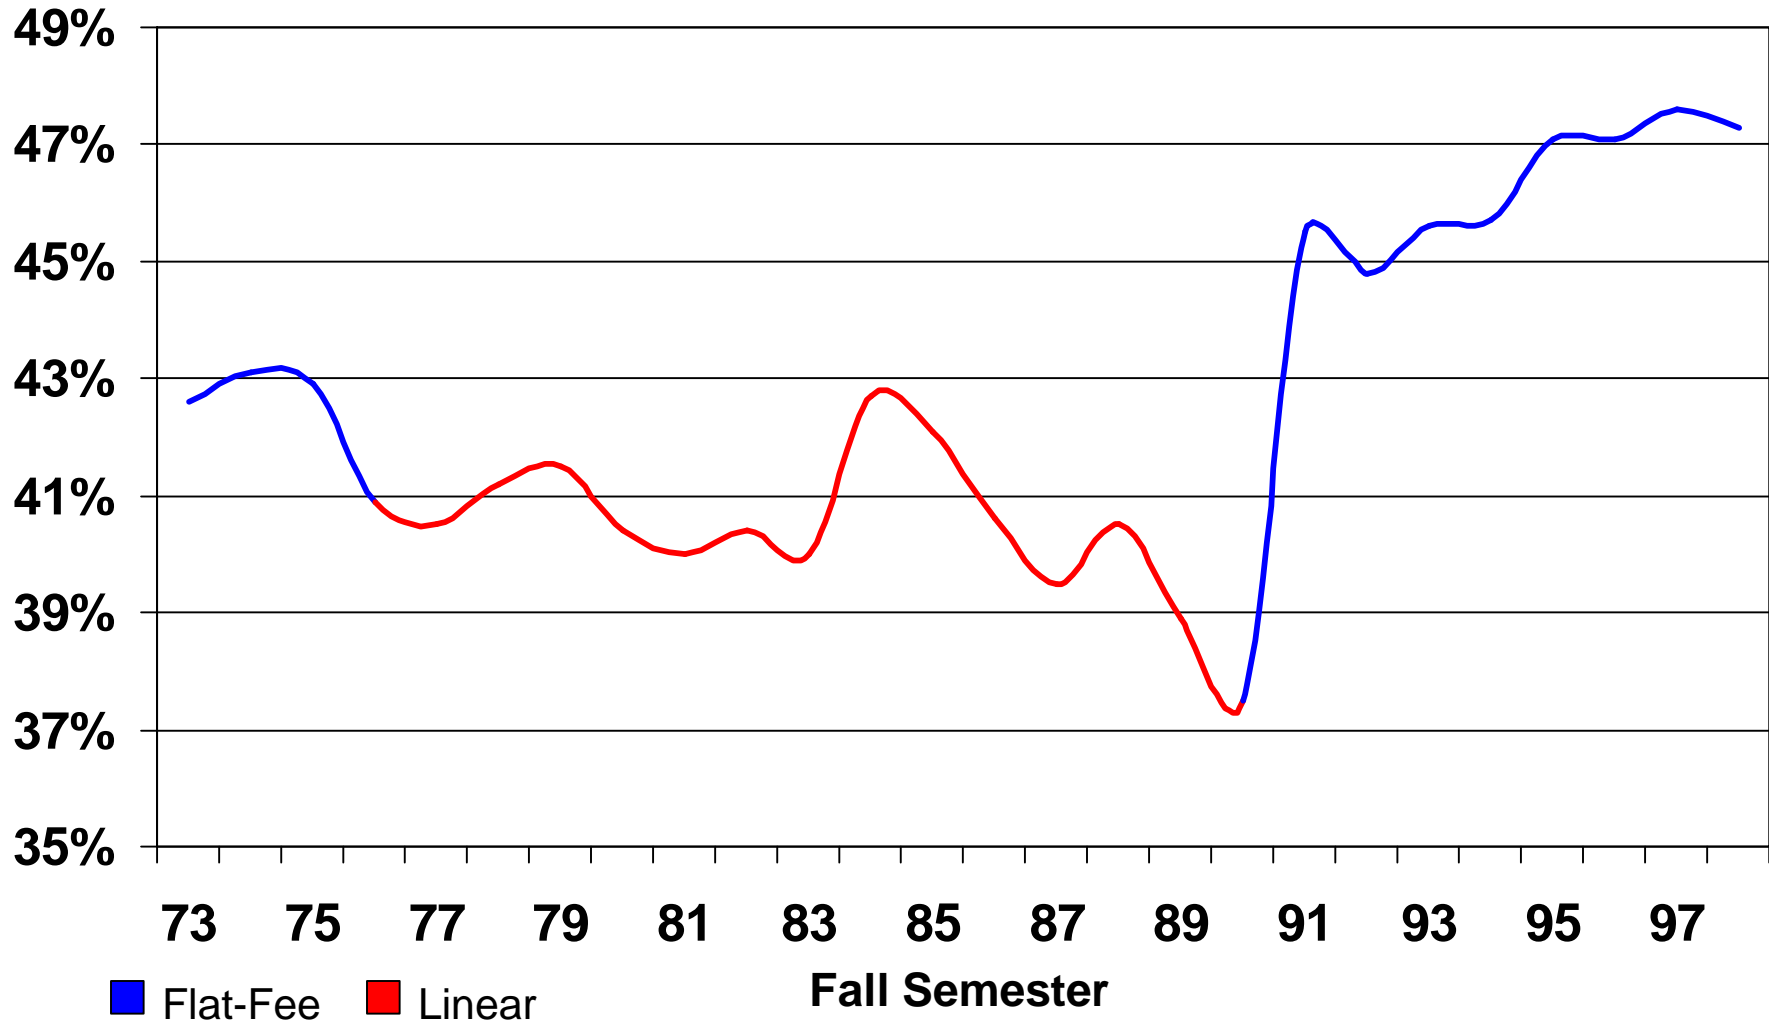

**Figure 4.5 Percentage of Undergraduates Enrolled  
in 15 or 16 Credit Hours at  
Indiana University-Bloomington**

**Figure 4.1 Percentage of Undergraduates Enrolled in 15 or 16 Credit Hours**

**Figure 4.3 Percentage of Six-Year Graduates Who Complete in Four Years**